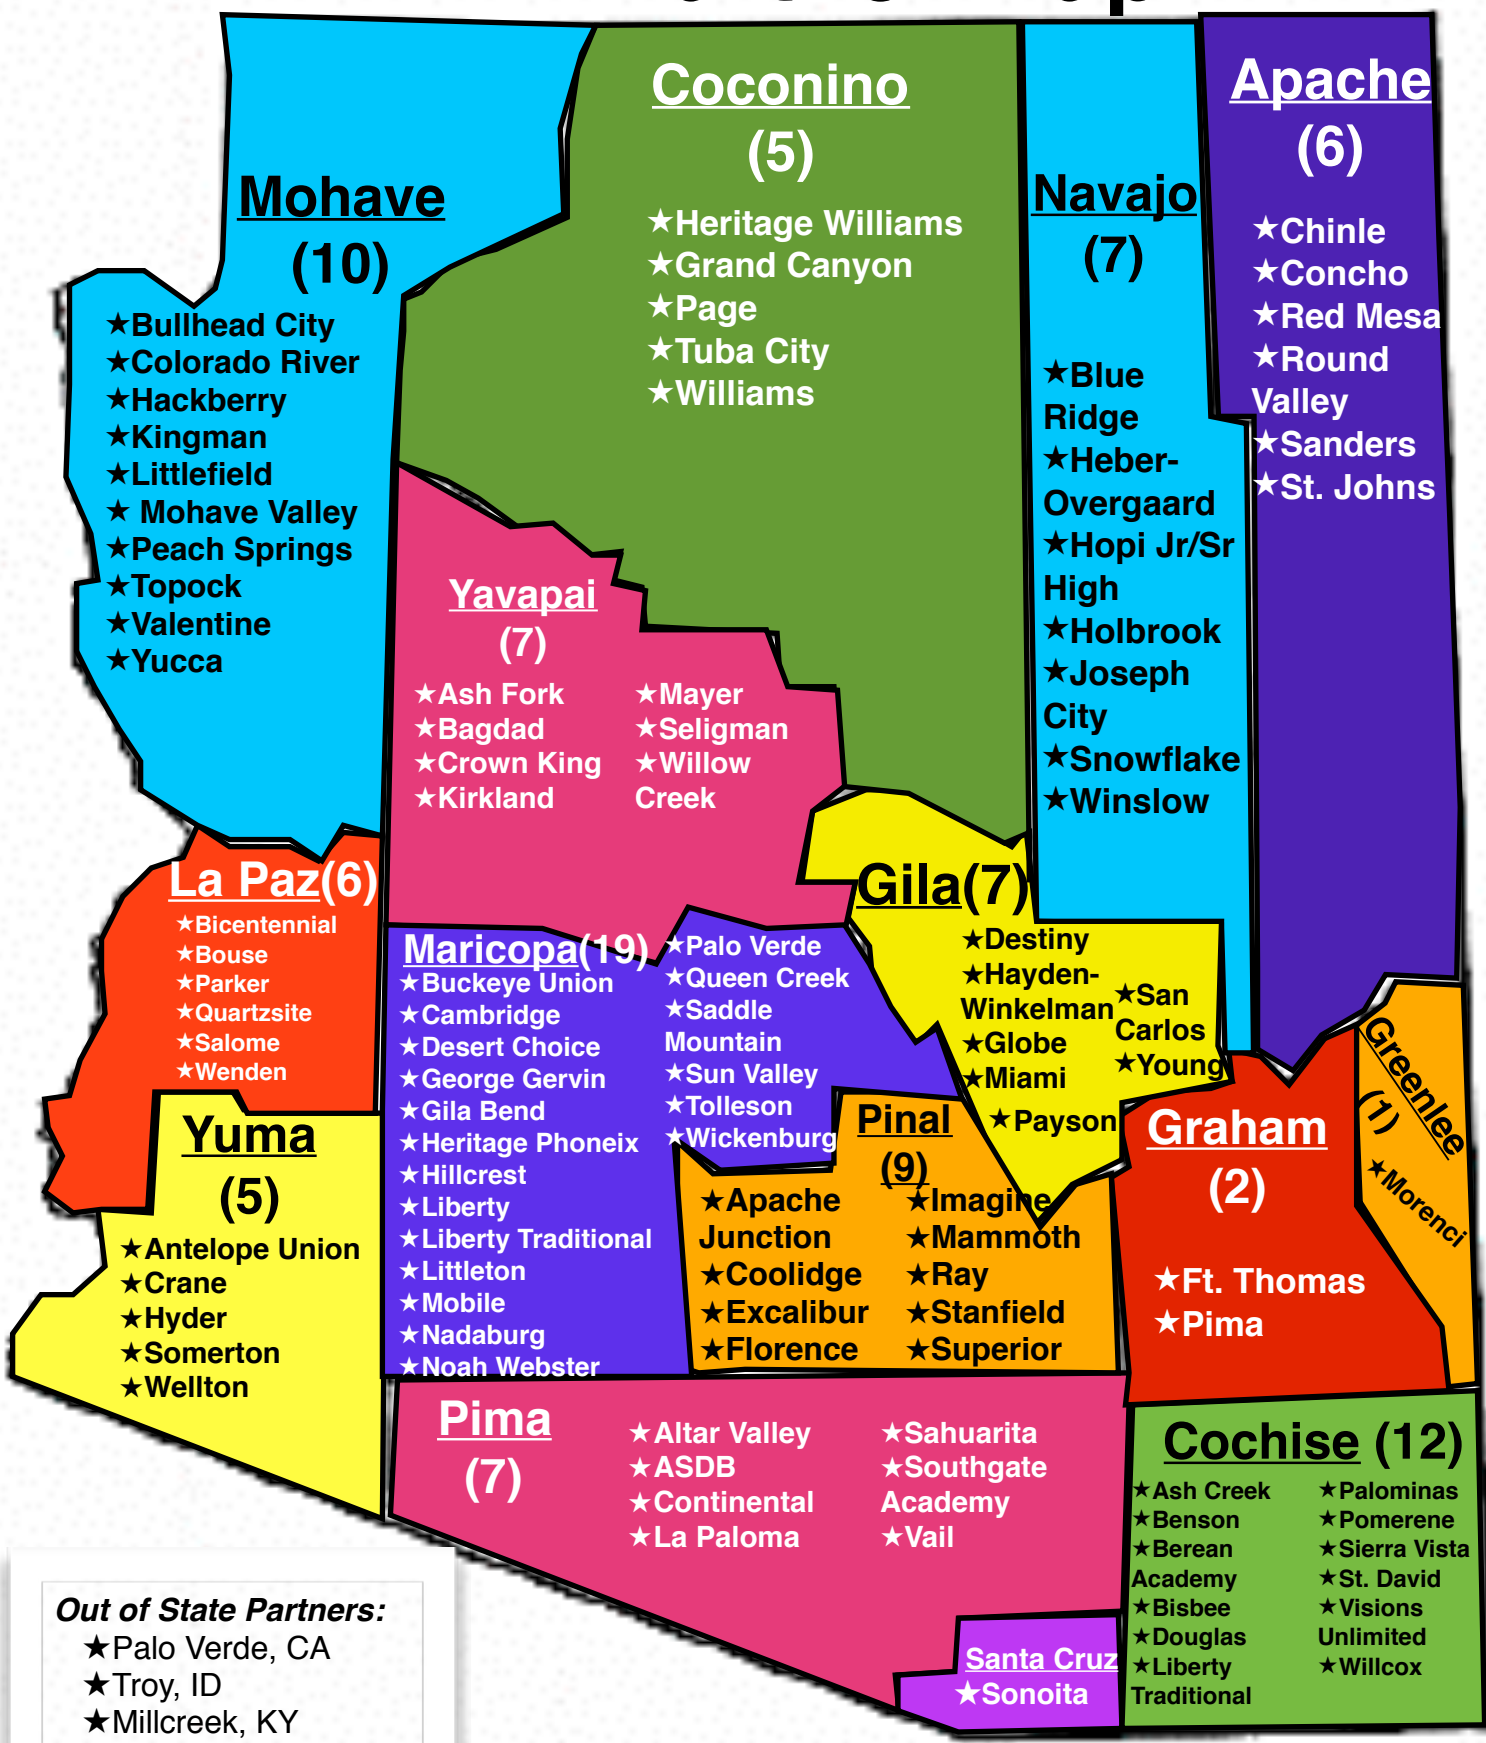

BT Partner Map

Out of State Partners:

- ★ Palo Verde, CA
- ★ Troy, ID
- ★ Millcreek, KY
- ★ Uinta County, WY

Beyond Textbooks Partners - (As of 2/17/16)

1. Altar Valley	39.Hillcrest*	77.Sahuarita
2. Antelope Union	40.Holbrook	78.Salome
3. Apache Junction	41.Hopi Jr./Sr. High	79.San Carlos
4. ASDB*	42.Hyder	80.Sanders
5. Ash Creek	43.Imagine Coolidge*	81.Seligman
6. Ash Fork	44.Joseph City	82.Sierra Vista
7. Bagdad	45.Kingman	83.Snowflake
8. Benson	46.Kirkland	84.Somerton
9. Berean Academy*	47.La Paloma Academy*	85.Sonoita
10.Bicentennial	48.Liberty	86.Southgate*
11.Bisbee	49.Liberty Traditional Phoenix*	87.Stanfield
12.Blue Ridge	50.Liberty Traditional Douglas*	88.St. David
13.Bouse	51.Littlefield	89.St. Johns
14.Buckeye Union	52.Littleton	90.Sun Valley*
15.Bullhead City	53.Mammoth/San-Manuel	91.Superior
16.Cambridge Academy*	54.Mayer	92.Tolleson
17.Chinle	55.Miami	93.Topock
18.Colorado River Union	56.Millcreek KY	94.Troy ID
19.Concho	57.Mobile	95.Tuba City
20.Continental	58.Mohave Valley	96.Uinta County WY
21.Coolidge	59.Morenci	97.Vail
22.Crane	60.Nadaburg	98.Valentine
23.Crown King	61.Noah Webster*	99.Visions Unlimited*
24.Desert Choice*	62.Page	100.Wellton
25.Destiny School*	63.Palominas	101.Wenden
26.Douglas	64.Palo Verde	102.Wickenburg
27.Excalibur Avalon*	65.Palo Verde, CA	103.Willcox
28.Florence	66.Parker	104.Williams
29.Ft. Thomas	67.Payson	105.Willow Creek*
30.George Gervin Prep*	68.Peach Springs	106.Winslow
31.Gila Bend	69.Pima	107.Young
32.Globe	70.Pomerene	108.Yucca
33.Grand Canyon	71.Quartzsite	
34.Hackberry	72.Queen Creek	
35.Hayden-Winkelman	73.Ray	
36.Heber-Overgaard	74.Red Mesa	
37.Heritage Phoenix*	75.Round Valley	
38.Heritage Williams*	76.Saddle Mountain	

* = Charter School or Agency